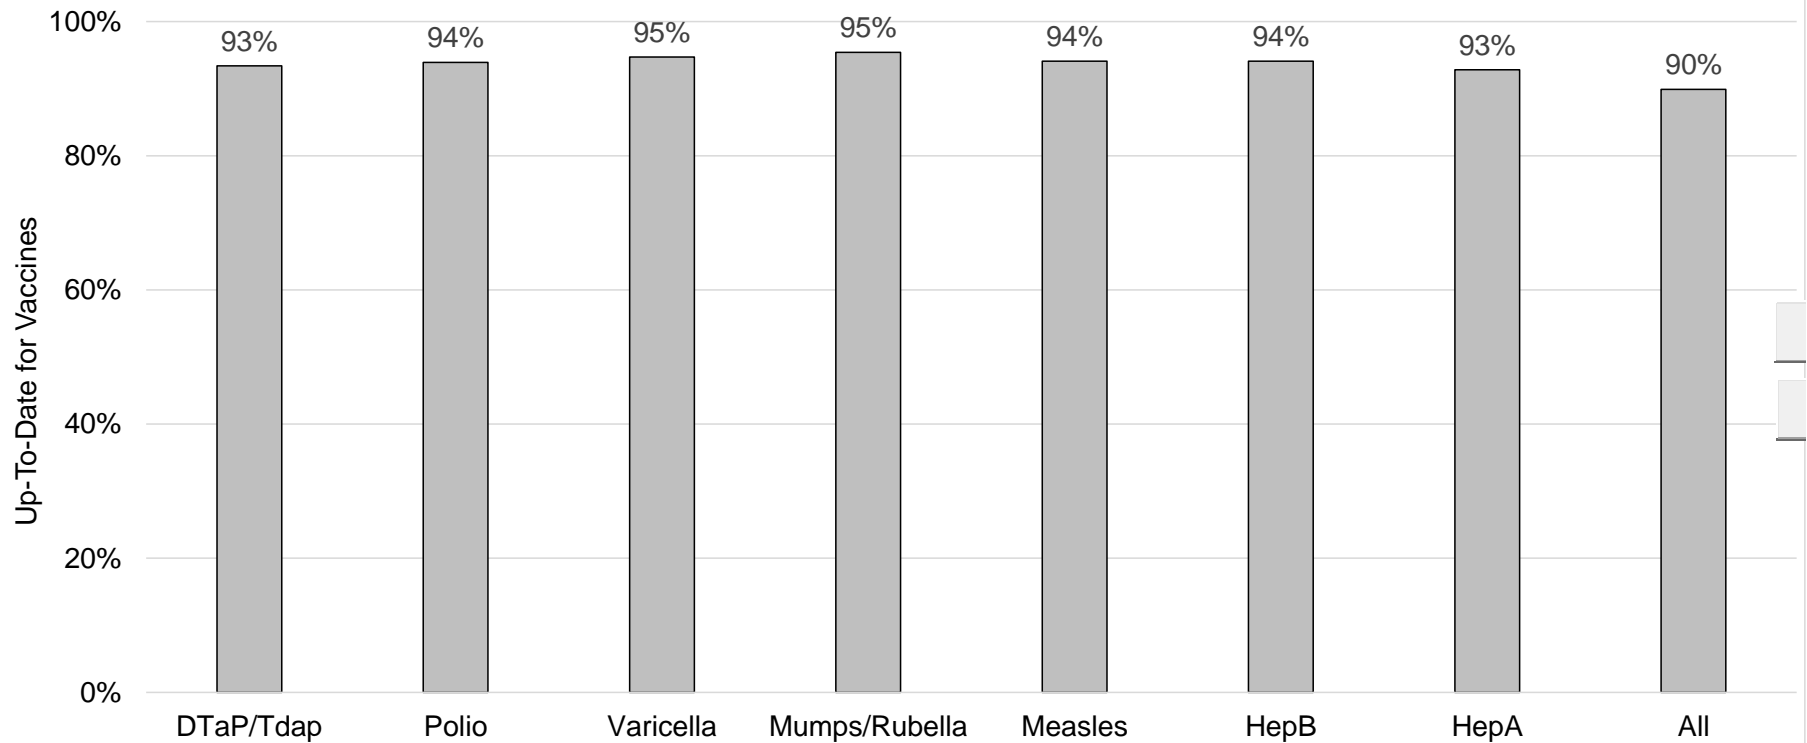

### How many school-age kids\* are up-to-date on vaccines in your county?

\*Kindergarten through 12th grade

Assessment date: 03/01/2021

Data source: Immunization Primary Review Summary Reports

■ Deschutes

### How many kids younger than school-age\* are up-to-date on vaccines in your county?

\*Children age 19 months as of 01/13/2021 through 5 years as of 09/01/2020

Assessment date: 03/01/2021

Data source: Oregon Alert IIS