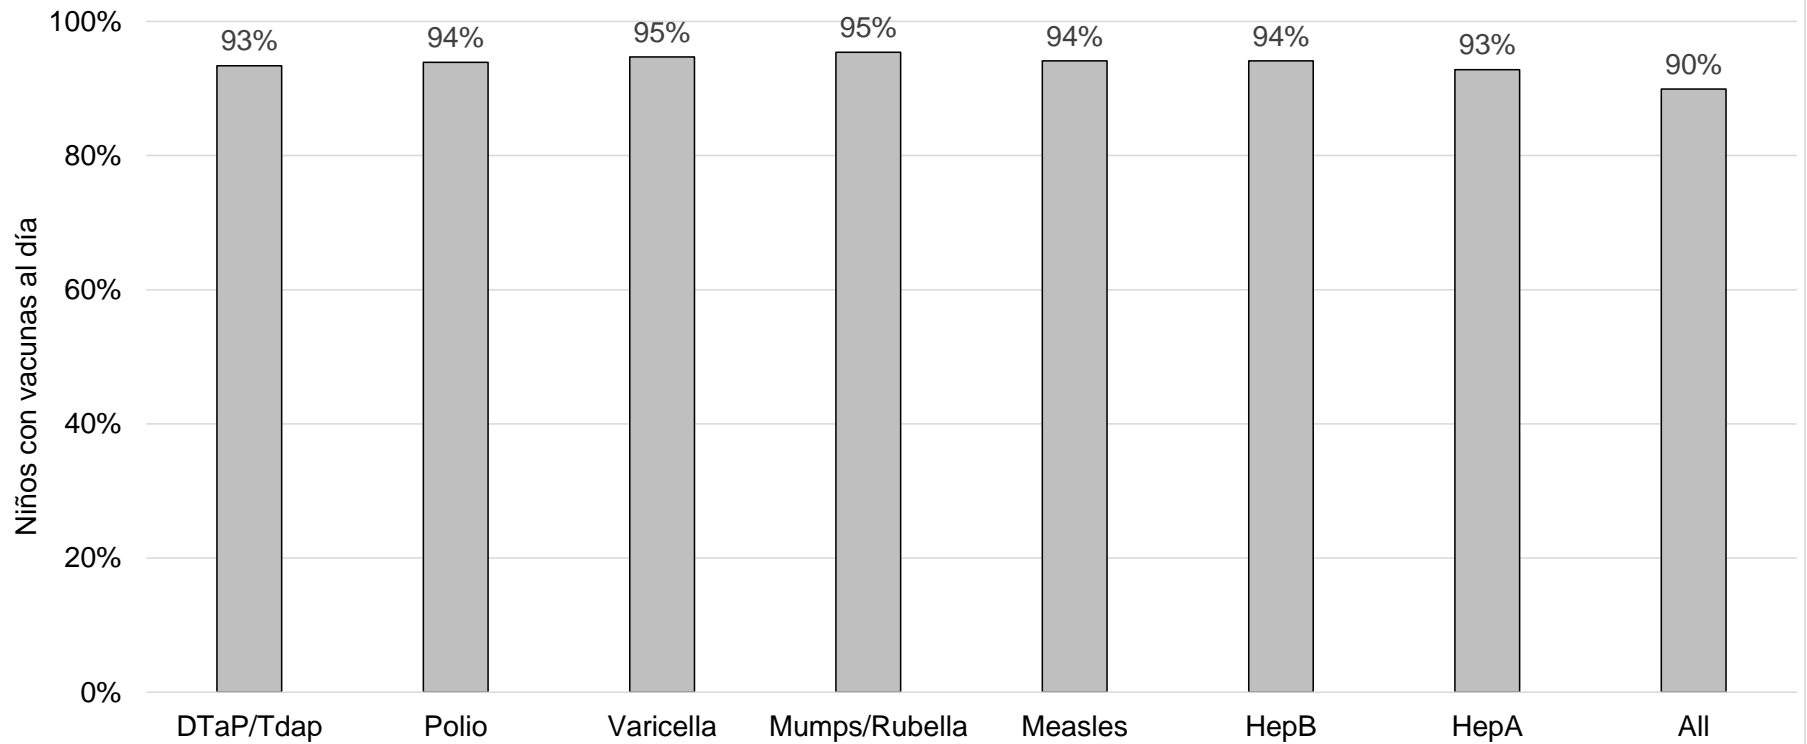

¿Cuántos niños en edad escolar* están al día con las vacunas en su condado?

* Jardín de infancia hasta el grado 12

Fecha de evaluación: 01/03/2021

Fuente de datos: Informes de Resumen de Inmunización Primaria

■ Deschutes