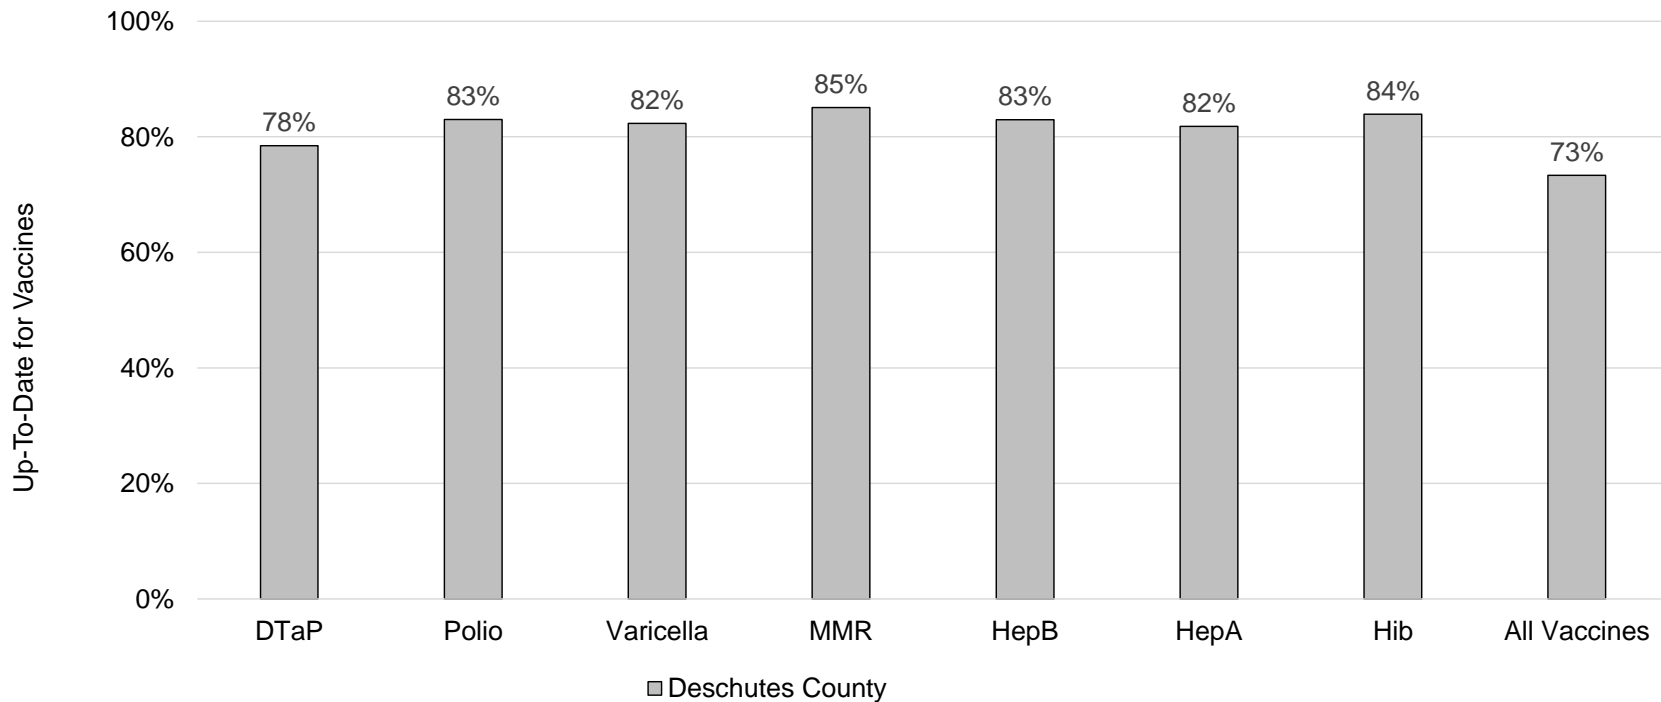

### How many school-age kids\* are up-to-date on vaccines in your county?

\*Kindergarten through 12th grade

Assessment date: 03/01/2021

Data source: Immunization Primary Review Summary Reports

■ Deschutes

### How many kids younger than school-age\* are up-to-date on vaccines in your county?

\*Children age 19 months as of 01/13/2021 through 5 years as of 09/01/2020

Assessment date: 03/01/2021

Data source: Oregon Alert IIS